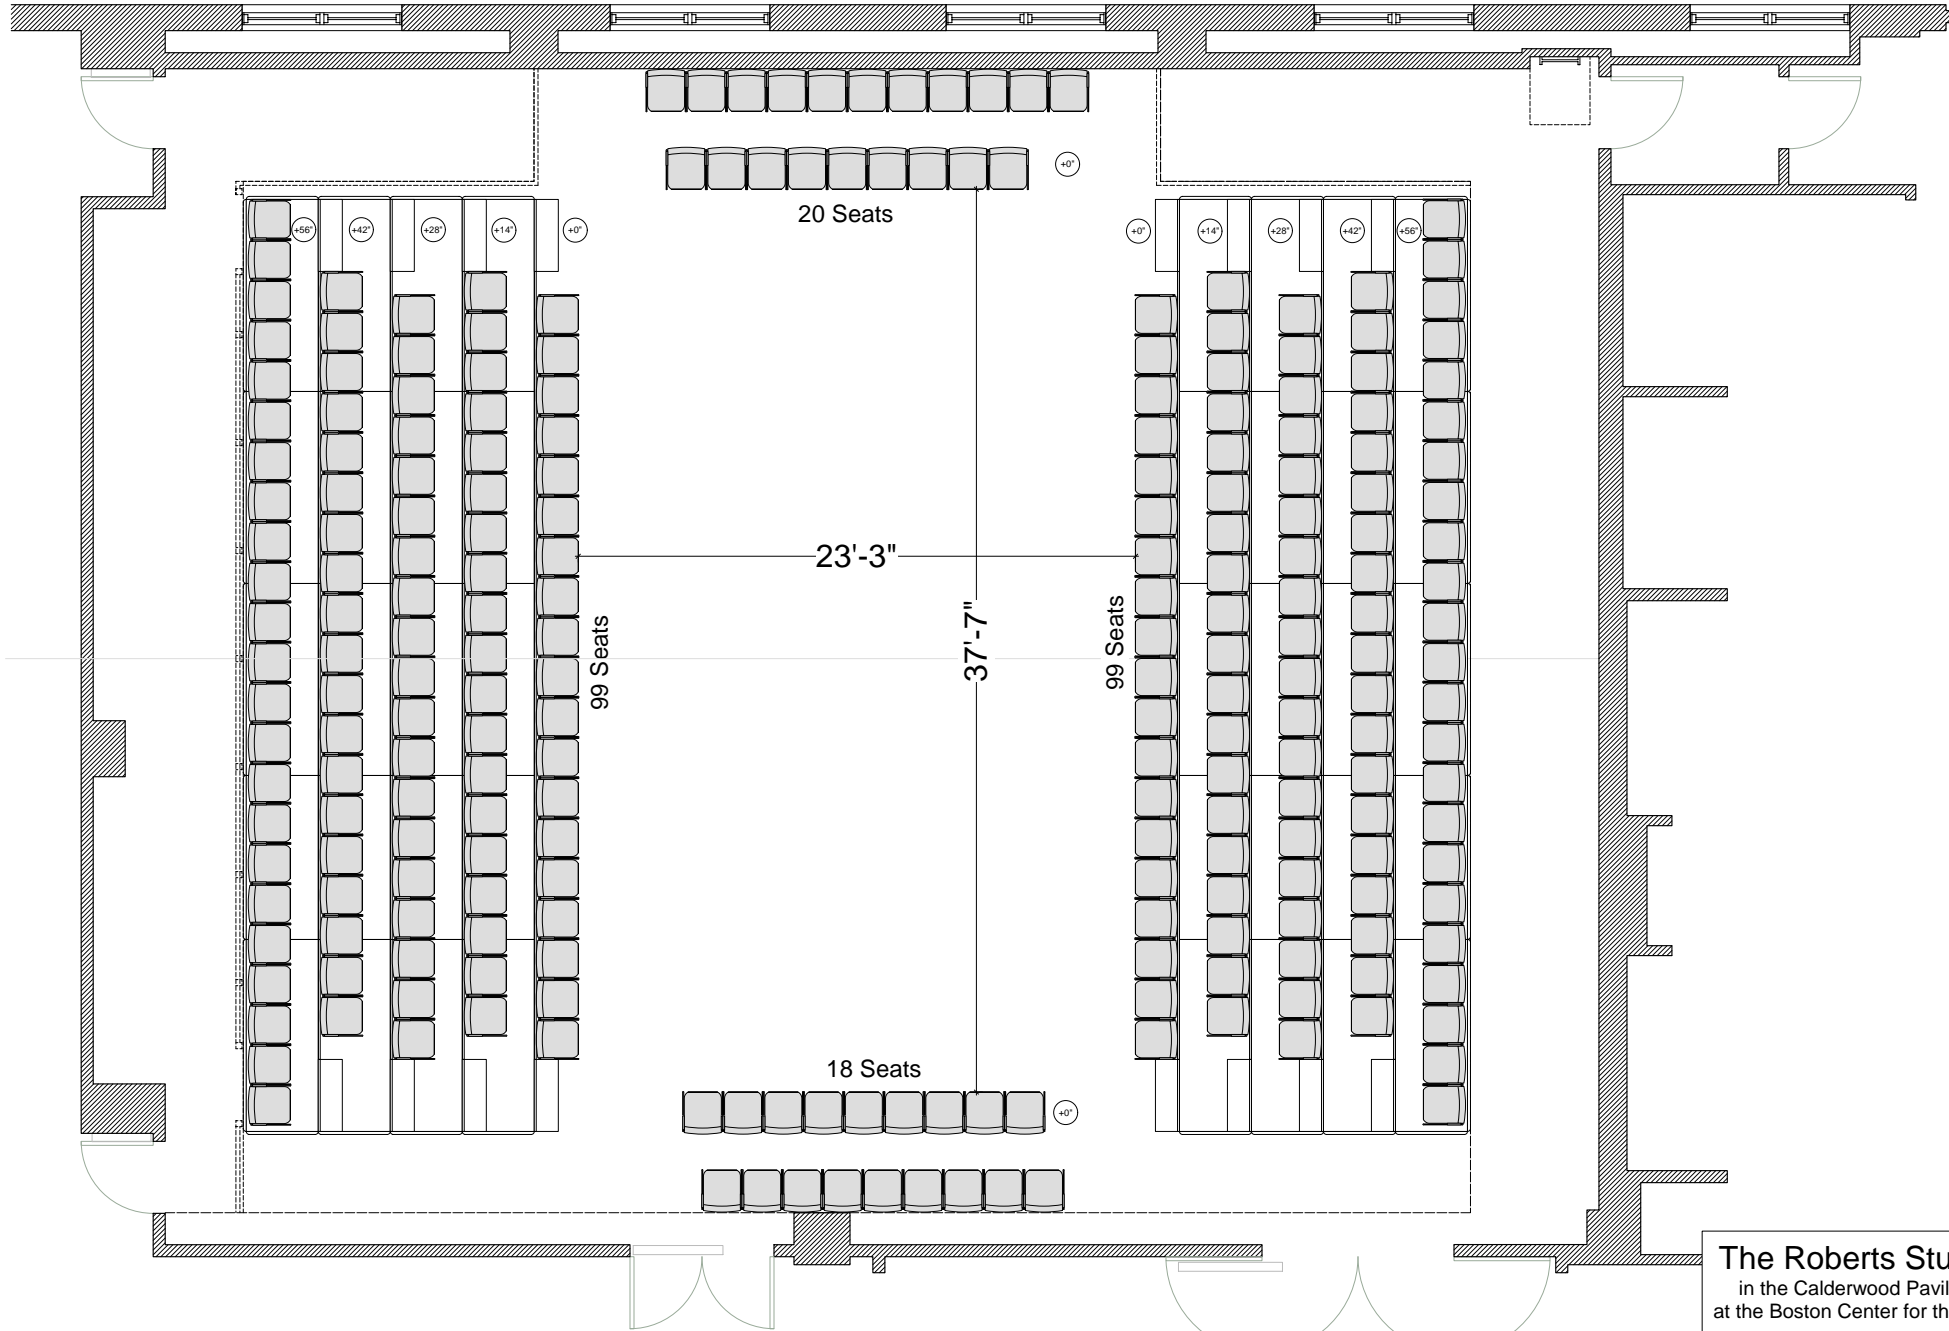

The Roberts Studio
 in the Calderwood Pavilion
 at the Boston Center for the Arts

Seating Plan A

Scale: 1/8" = 1'-0"

The Roberts Studio
 in the Calderwood Pavilion
 at the Boston Center for the Arts

Seating Plan B

Scale: 1/8" = 1'-0"

The Roberts Studio
 in the Calderwood Pavilion
 at the Boston Center for the Arts

Seating Plan B Alternate

Scale: 1/8" = 1'-0"

The Roberts Studio
 in the Calderwood Pavilion
 at the Boston Center for the Arts

Seating Plan C

Scale: 1/8" = 1'-0"

The Roberts Studio
in the Calderwood Pavilion
at the Boston Center for the Arts

Seating Plan D

Scale: 1/8" = 1'-0"

The Roberts Studio
 in the Calderwood Pavilion
 at the Boston Center for the Arts

Seating Plan E

Scale: 1/8" = 1'-0"