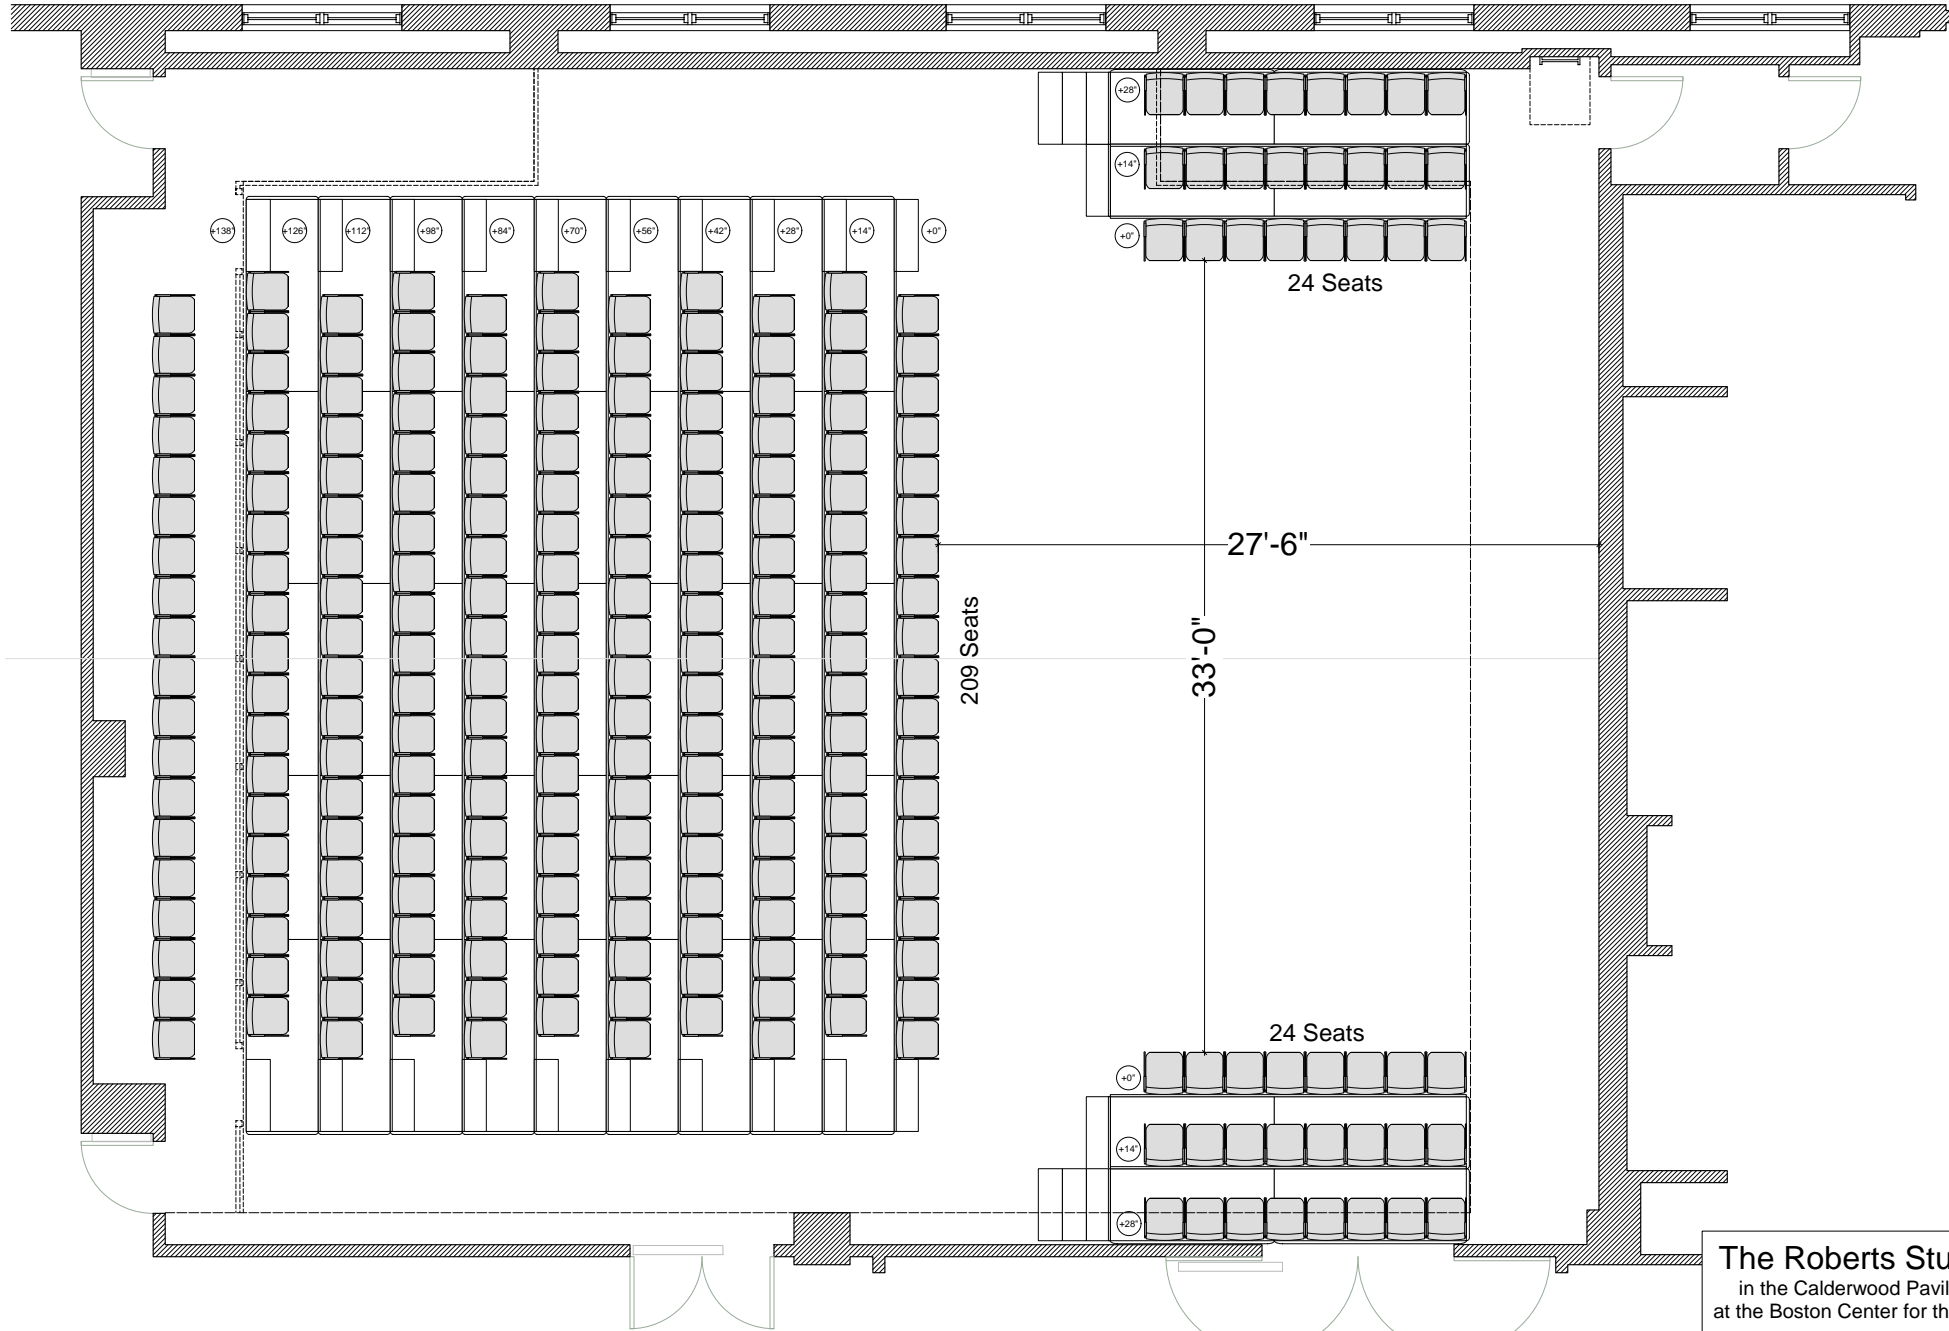

The Roberts Studio
 in the Calderwood Pavilion
 at the Boston Center for the Arts

Seating Plan A

Scale: 1/8" = 1'-0"

The Roberts Studio
 in the Calderwood Pavilion
 at the Boston Center for the Arts

Seating Plan B

Scale: 1/8" = 1'-0"

The Roberts Studio
 in the Calderwood Pavilion
 at the Boston Center for the Arts

Seating Plan B Alternate

Scale: 1/8" = 1'-0"

The Roberts Studio
 in the Calderwood Pavilion
 at the Boston Center for the Arts

Seating Plan C

Scale: 1/8" = 1'-0"

The Roberts Studio
in the Calderwood Pavilion
at the Boston Center for the Arts

Seating Plan D

Scale: 1/8" = 1'-0"

The Roberts Studio
 in the Calderwood Pavilion
 at the Boston Center for the Arts

Seating Plan E

Scale: 1/8" = 1'-0"