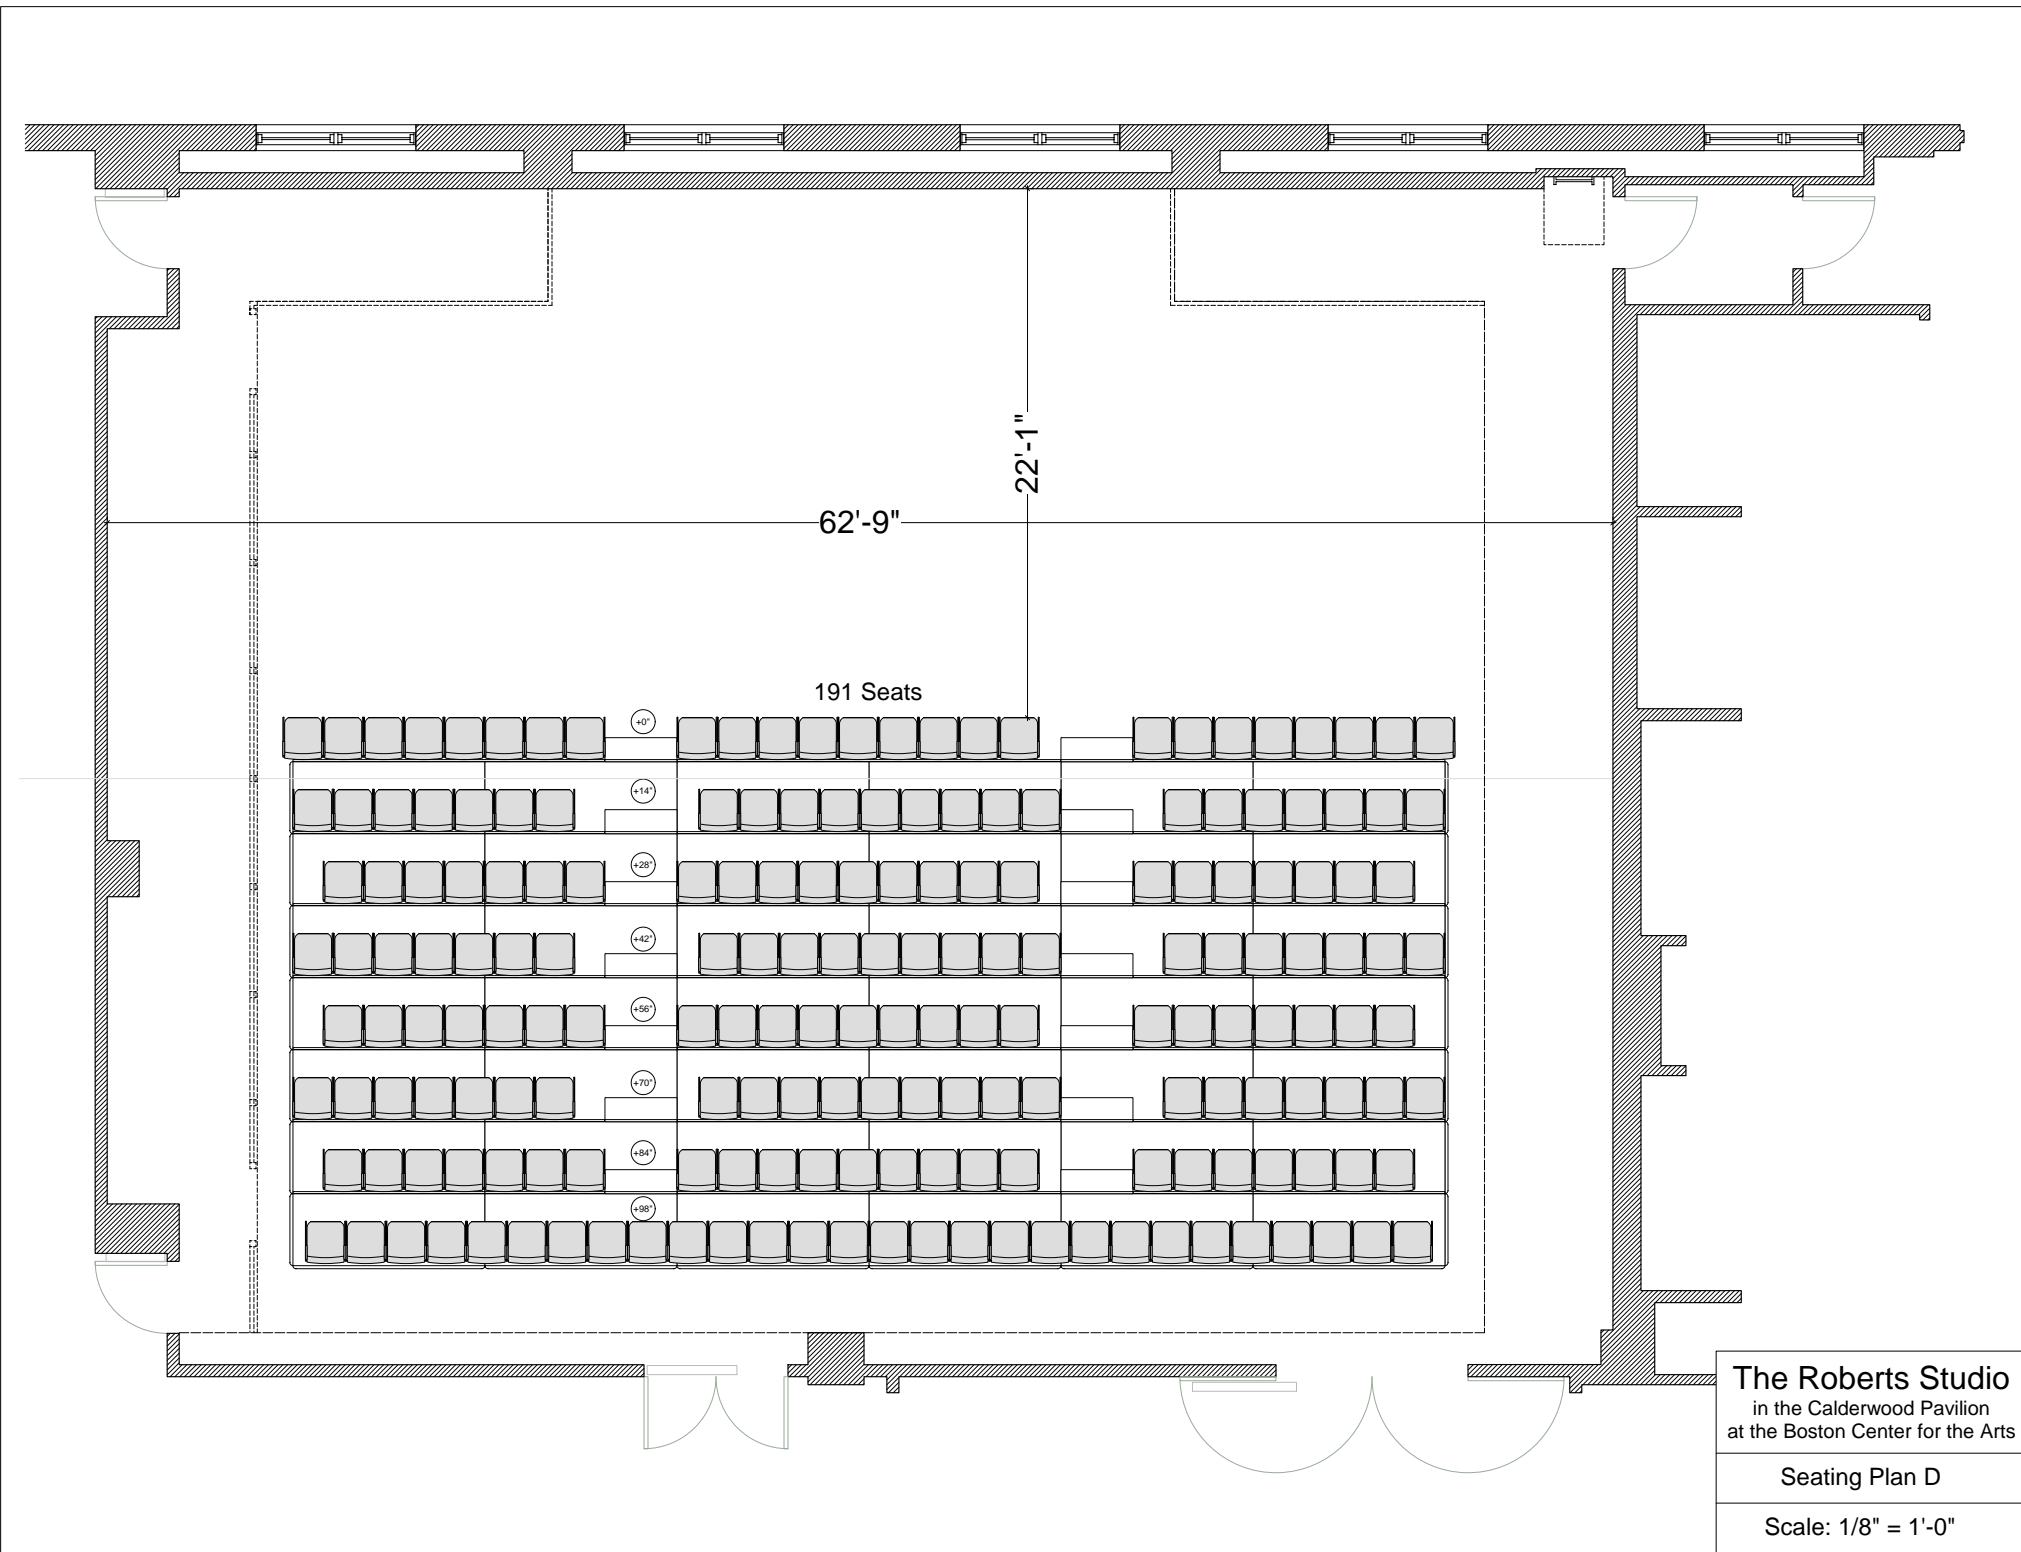

The Roberts Studio
 in the Calderwood Pavilion
 at the Boston Center for the Arts

Seating Plan A

Scale: 1/8" = 1'-0"

The Roberts Studio
 in the Calderwood Pavilion
 at the Boston Center for the Arts

Seating Plan B

Scale: 1/8" = 1'-0"

The Roberts Studio
 in the Calderwood Pavilion
 at the Boston Center for the Arts

Seating Plan B Alternate

Scale: 1/8" = 1'-0"

The Roberts Studio
 in the Calderwood Pavilion
 at the Boston Center for the Arts

Seating Plan C

Scale: 1/8" = 1'-0"

The Roberts Studio
in the Calderwood Pavilion
at the Boston Center for the Arts

Seating Plan D

Scale: 1/8" = 1'-0"

The Roberts Studio
 in the Calderwood Pavilion
 at the Boston Center for the Arts

Seating Plan E

Scale: 1/8" = 1'-0"