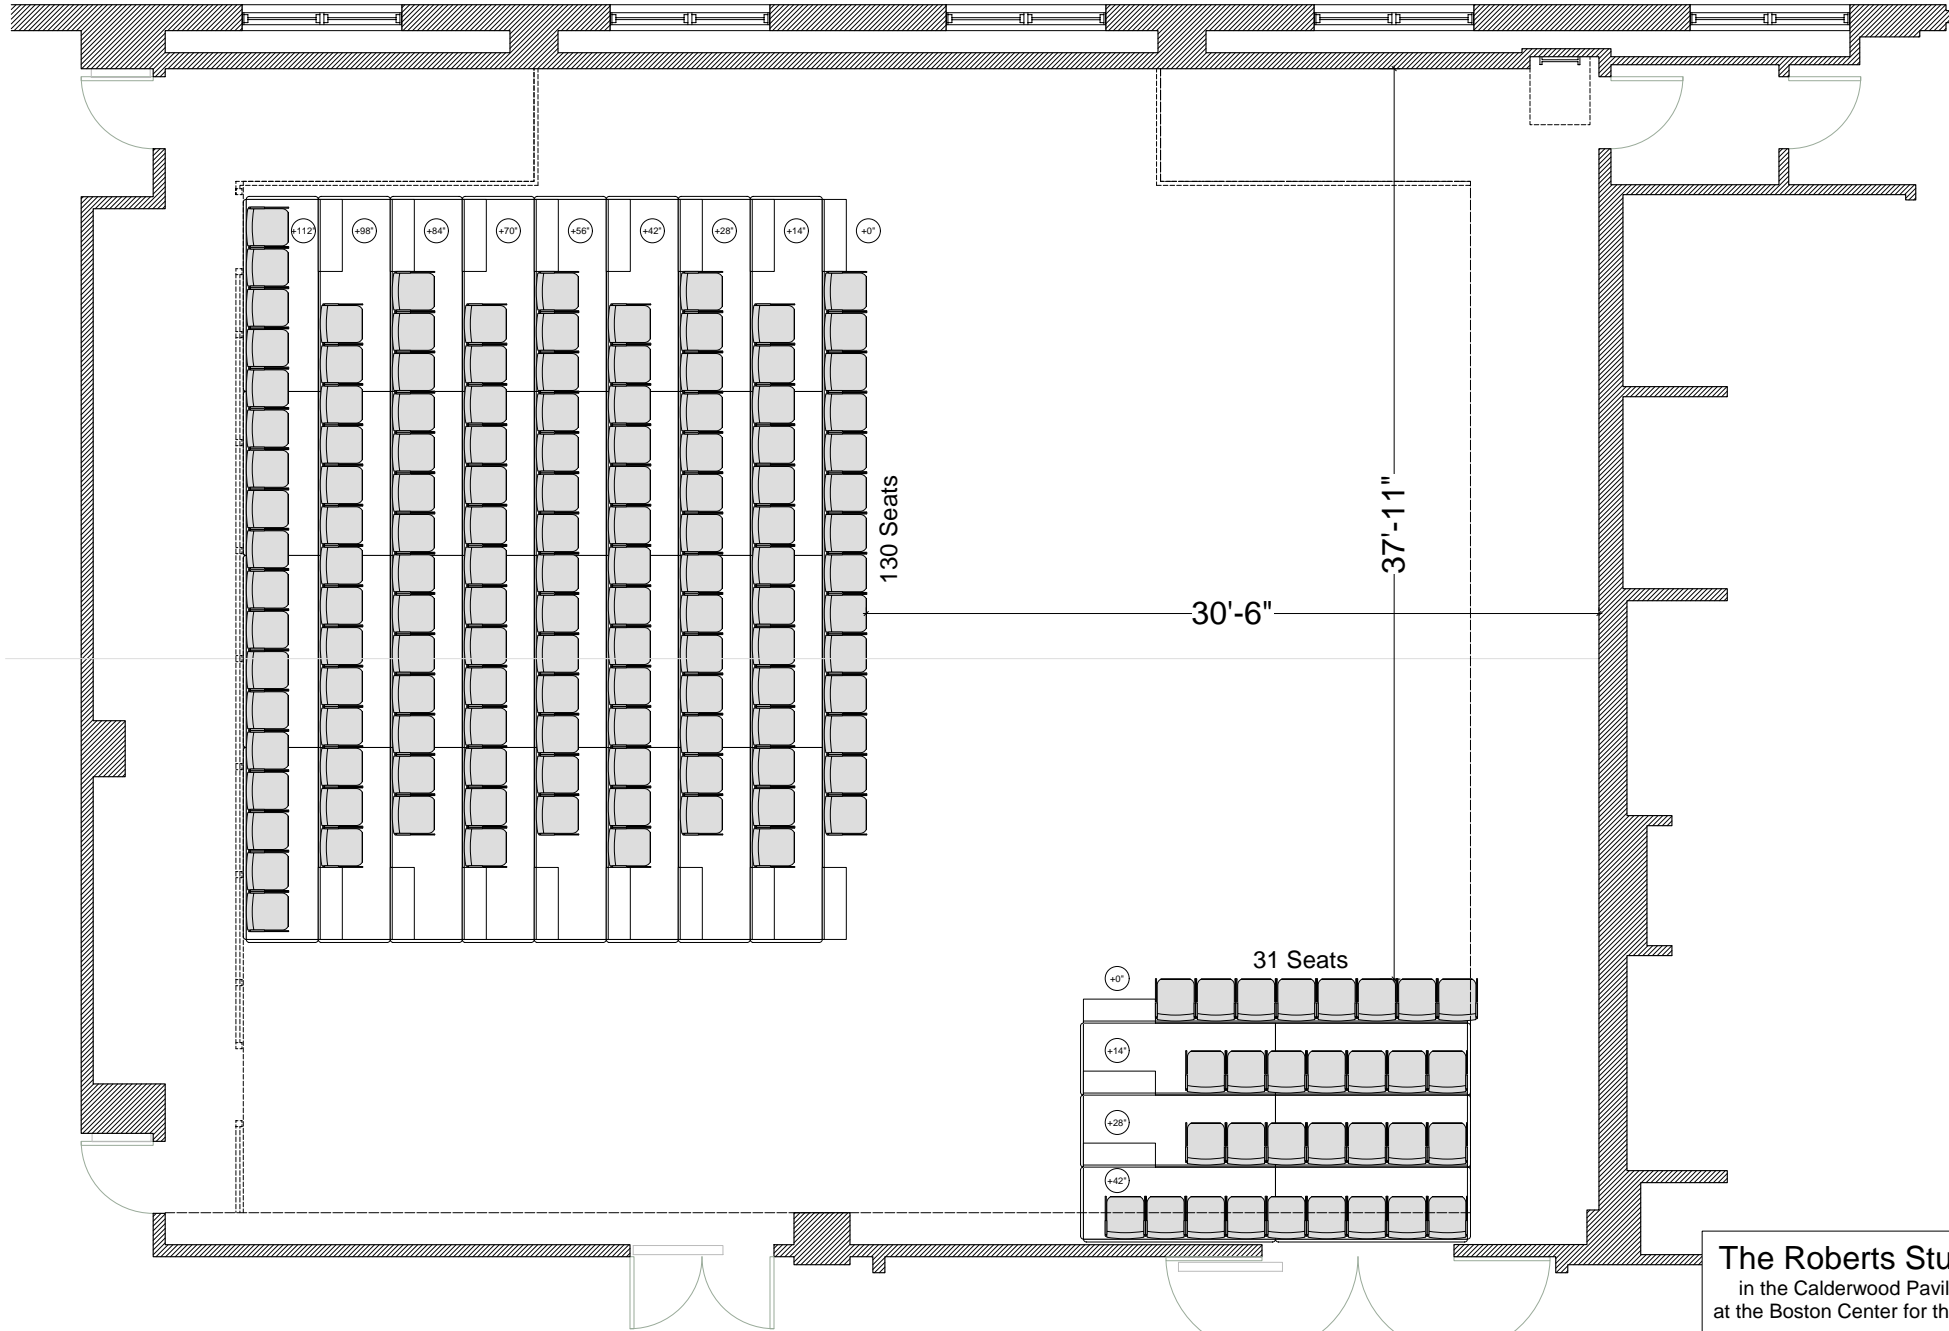

The Roberts Studio
 in the Calderwood Pavilion
 at the Boston Center for the Arts

Seating Plan A

Scale: 1/8" = 1'-0"

The Roberts Studio
 in the Calderwood Pavilion
 at the Boston Center for the Arts

Seating Plan B

Scale: 1/8" = 1'-0"

The Roberts Studio
 in the Calderwood Pavilion
 at the Boston Center for the Arts

Seating Plan B Alternate

Scale: 1/8" = 1'-0"

The Roberts Studio
 in the Calderwood Pavilion
 at the Boston Center for the Arts

Seating Plan C

Scale: 1/8" = 1'-0"

The Roberts Studio
in the Calderwood Pavilion
at the Boston Center for the Arts

Seating Plan D

Scale: 1/8" = 1'-0"

The Roberts Studio
 in the Calderwood Pavilion
 at the Boston Center for the Arts

Seating Plan E

Scale: 1/8" = 1'-0"