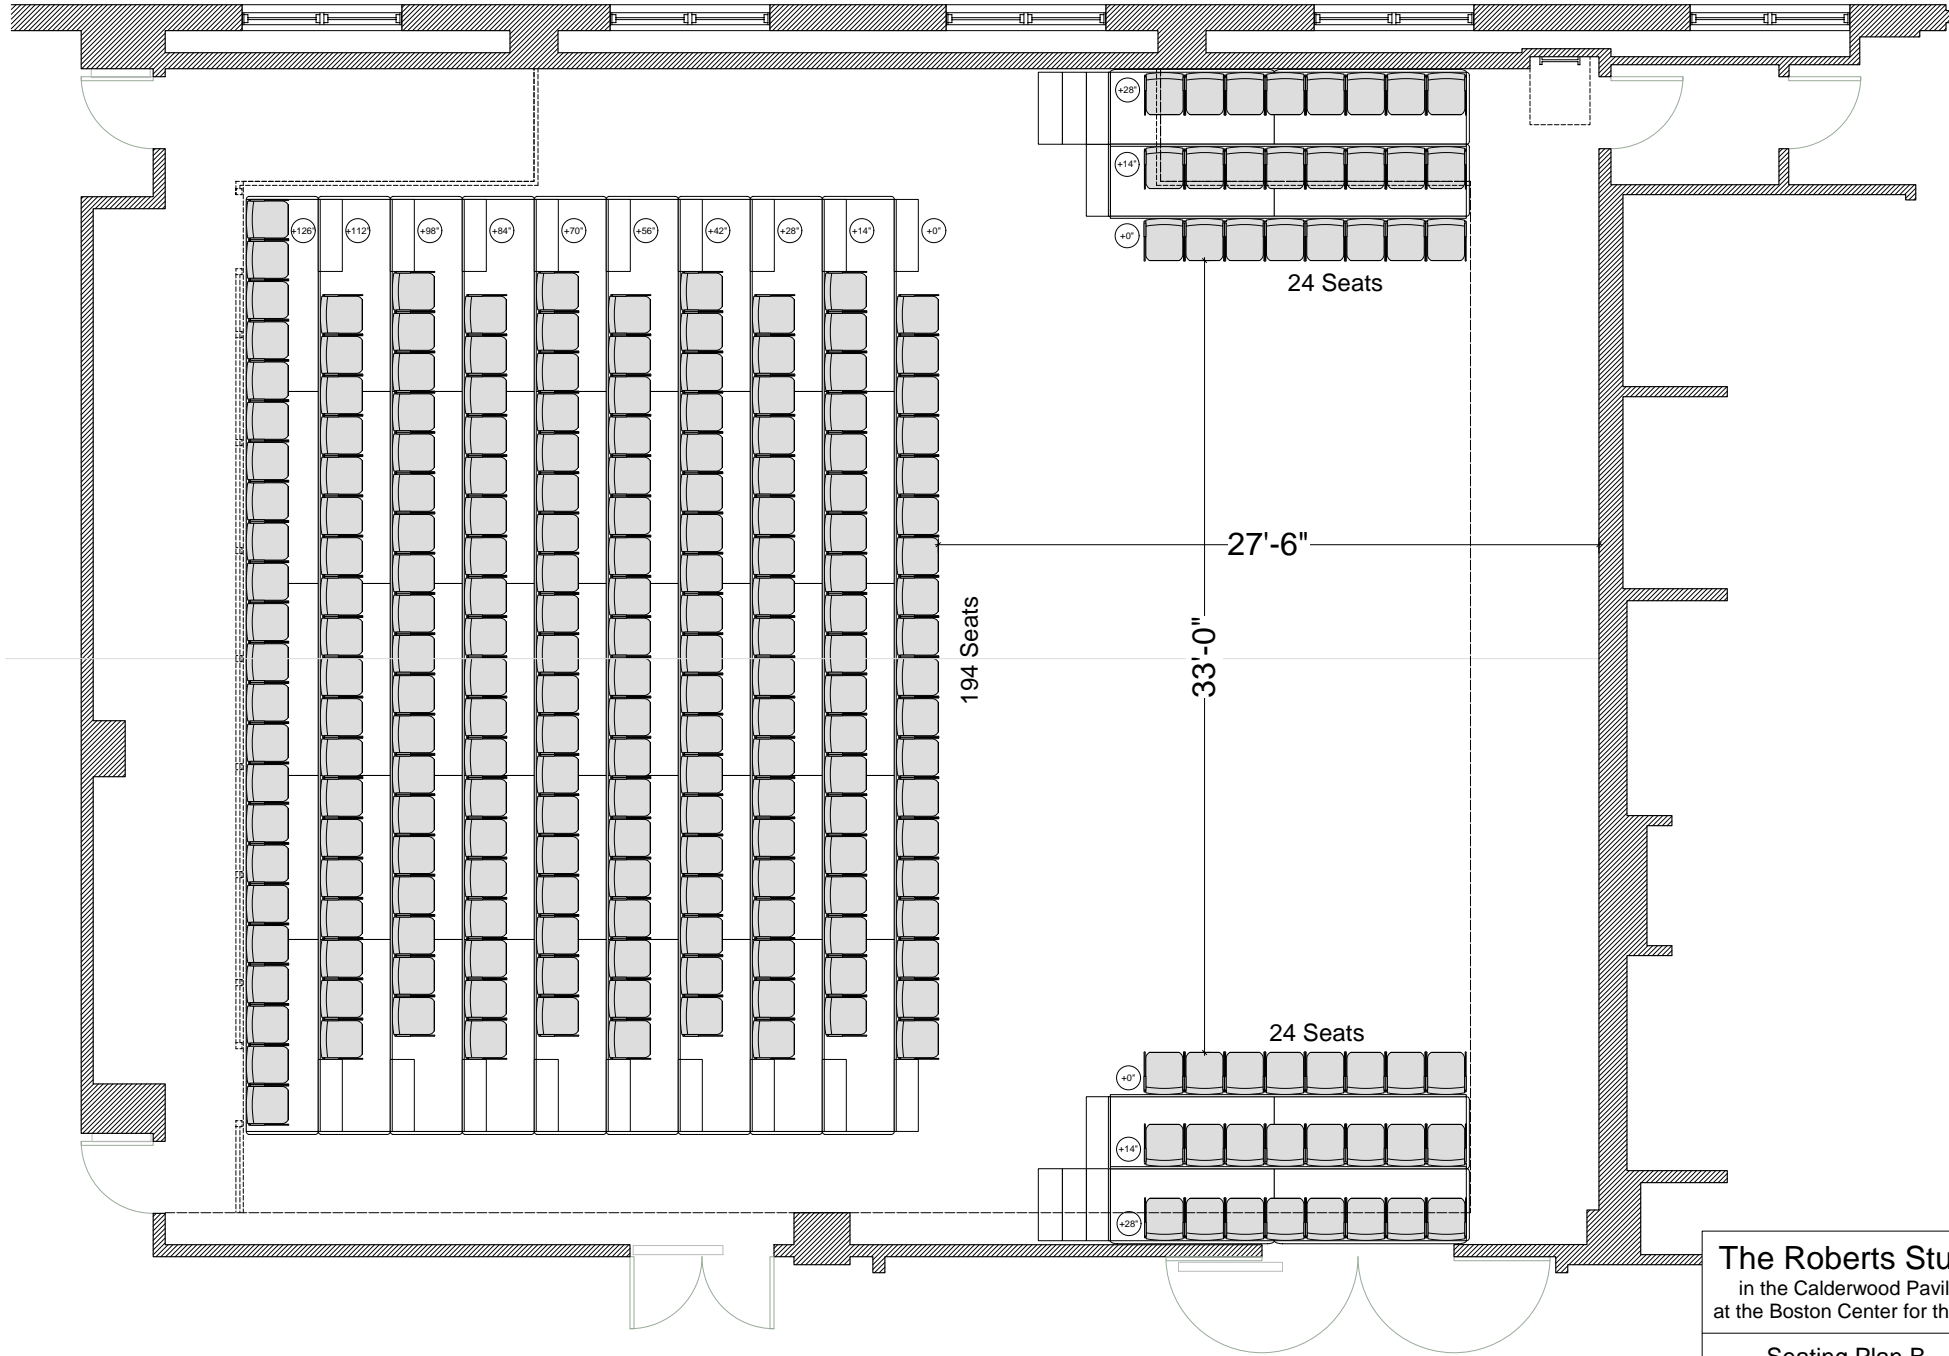

The Roberts Studio
 in the Calderwood Pavilion
 at the Boston Center for the Arts

Seating Plan A

Scale: 1/8" = 1'-0"

The Roberts Studio
 in the Calderwood Pavilion
 at the Boston Center for the Arts

Seating Plan B

Scale: 1/8" = 1'-0"

The Roberts Studio
 in the Calderwood Pavilion
 at the Boston Center for the Arts

Seating Plan B Alternate

Scale: 1/8" = 1'-0"

The Roberts Studio
 in the Calderwood Pavilion
 at the Boston Center for the Arts

Seating Plan C

Scale: 1/8" = 1'-0"

The Roberts Studio
in the Calderwood Pavilion
at the Boston Center for the Arts

Seating Plan D

Scale: 1/8" = 1'-0"

The Roberts Studio
 in the Calderwood Pavilion
 at the Boston Center for the Arts

Seating Plan E

Scale: 1/8" = 1'-0"